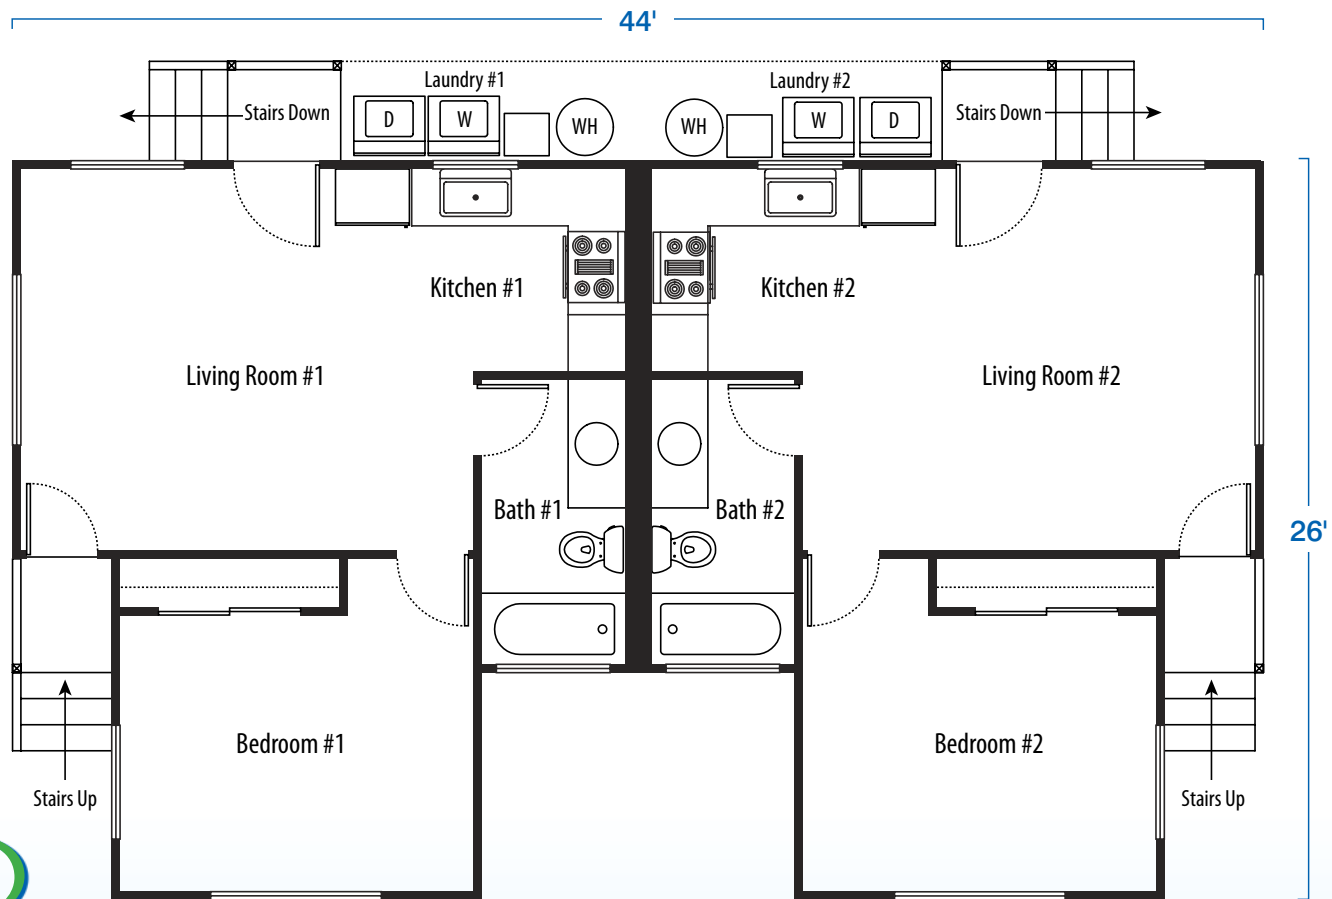

House may not be exactly as shown

‘Elua

“Two”

1 Bedroom / 1 Bath Duplex
Total Area: 1000 sq-ft.
Living Area: 500 sq-ft. per unit

Elua

“Two”

1 Bedroom / 1 Bath Duplex
 Total Area: 1000 sq-ft.
 Living Area: 500 sq-ft. per unit