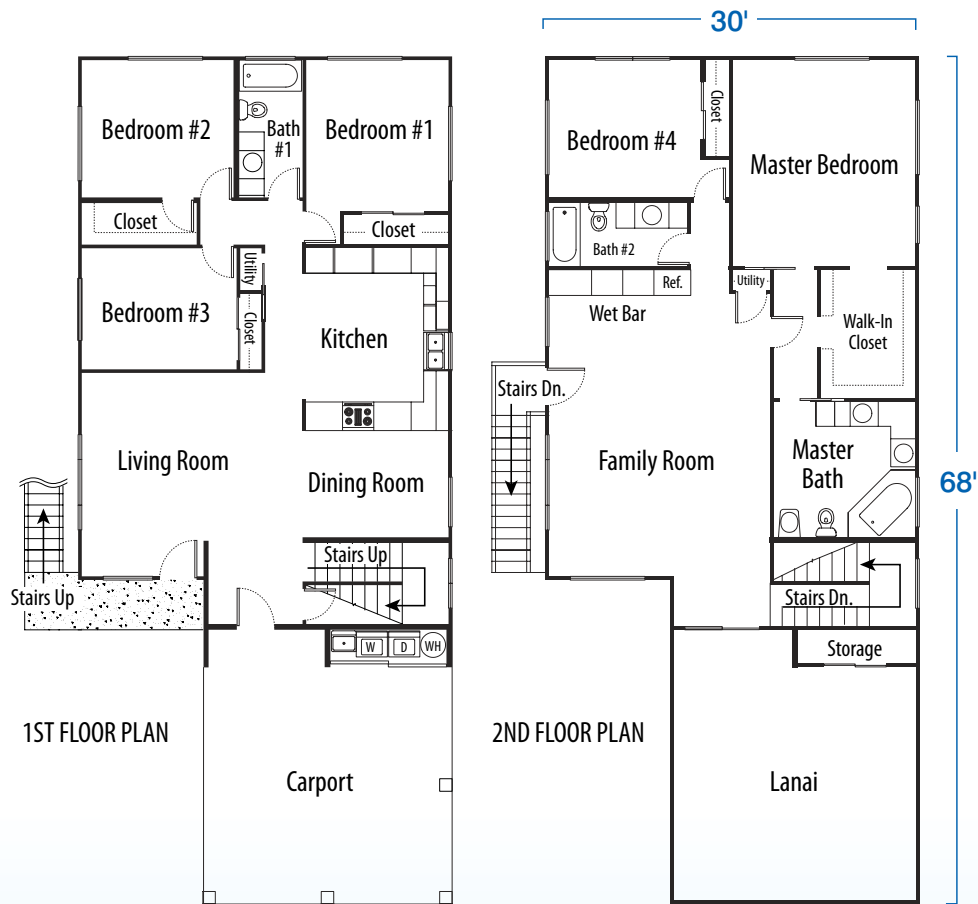

House may not be exactly as shown

# Kaimana

*“Diamond”*

5 Bedrooms / 3 Baths / Carport / Second floor Lanai  
 Total Area: 3533 sq-ft. • Living Area: 2596 sq-ft.  
 Carport: 468 sq-ft. • Lanai: 469 sq-ft.