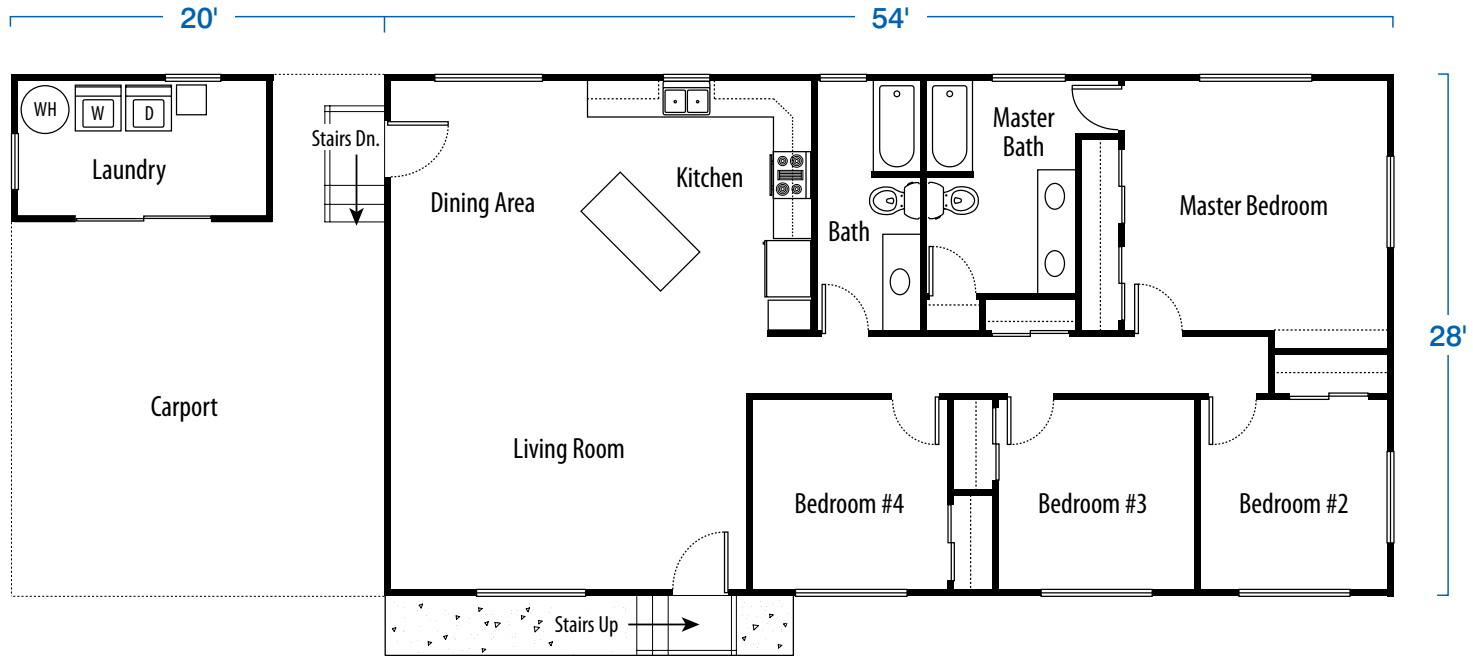

House may not be exactly as shown

Kanilehua

*“The misty rain of Hilo
gives drink to the lehua blossom”*

4 Bedrooms / 2 Baths / Carport
Total Area: 2072 sq-ft.
Living Area: 1624 sq-ft. • Carport: 448 sq-ft.

Kanilehua

*“The misty rain of Hilo
gives drink to the lehua blossom”*

4 Bedrooms / 2 Baths / Carport

Total Area: 2072 sq-ft.

Living Area: 1624 sq-ft. • Carport: 448 sq-ft.