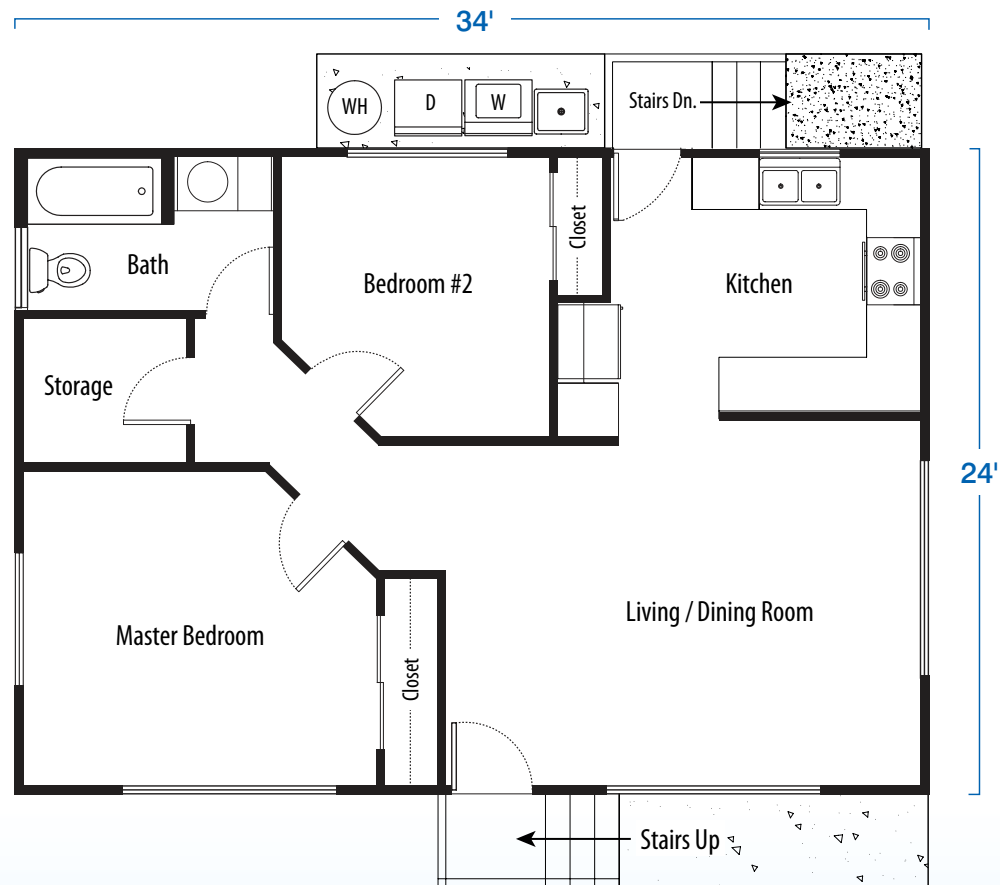

House may not be exactly as shown

Waimanalo

“Sweet water”

2 Bedrooms / 1 Bath
Living Area: 816 sq-ft.

Waimanalo

"Sweet water"

2 Bedrooms / 1 Bath
 Living Area: 816 sq-ft.