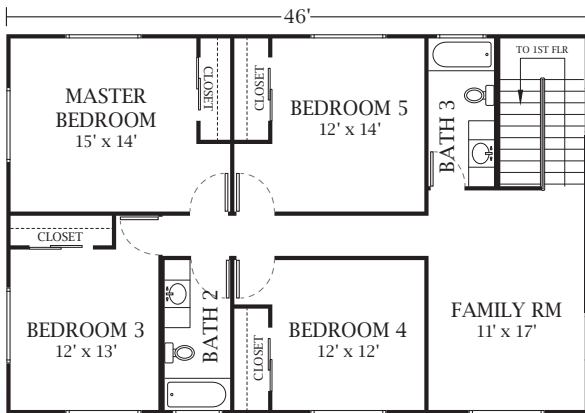

HO'OPILI

6 Bedrooms, 3 Baths and Carport. 2677 sq-ft.
Starting from \$89,500

2ND FLOOR

1ST FLOOR